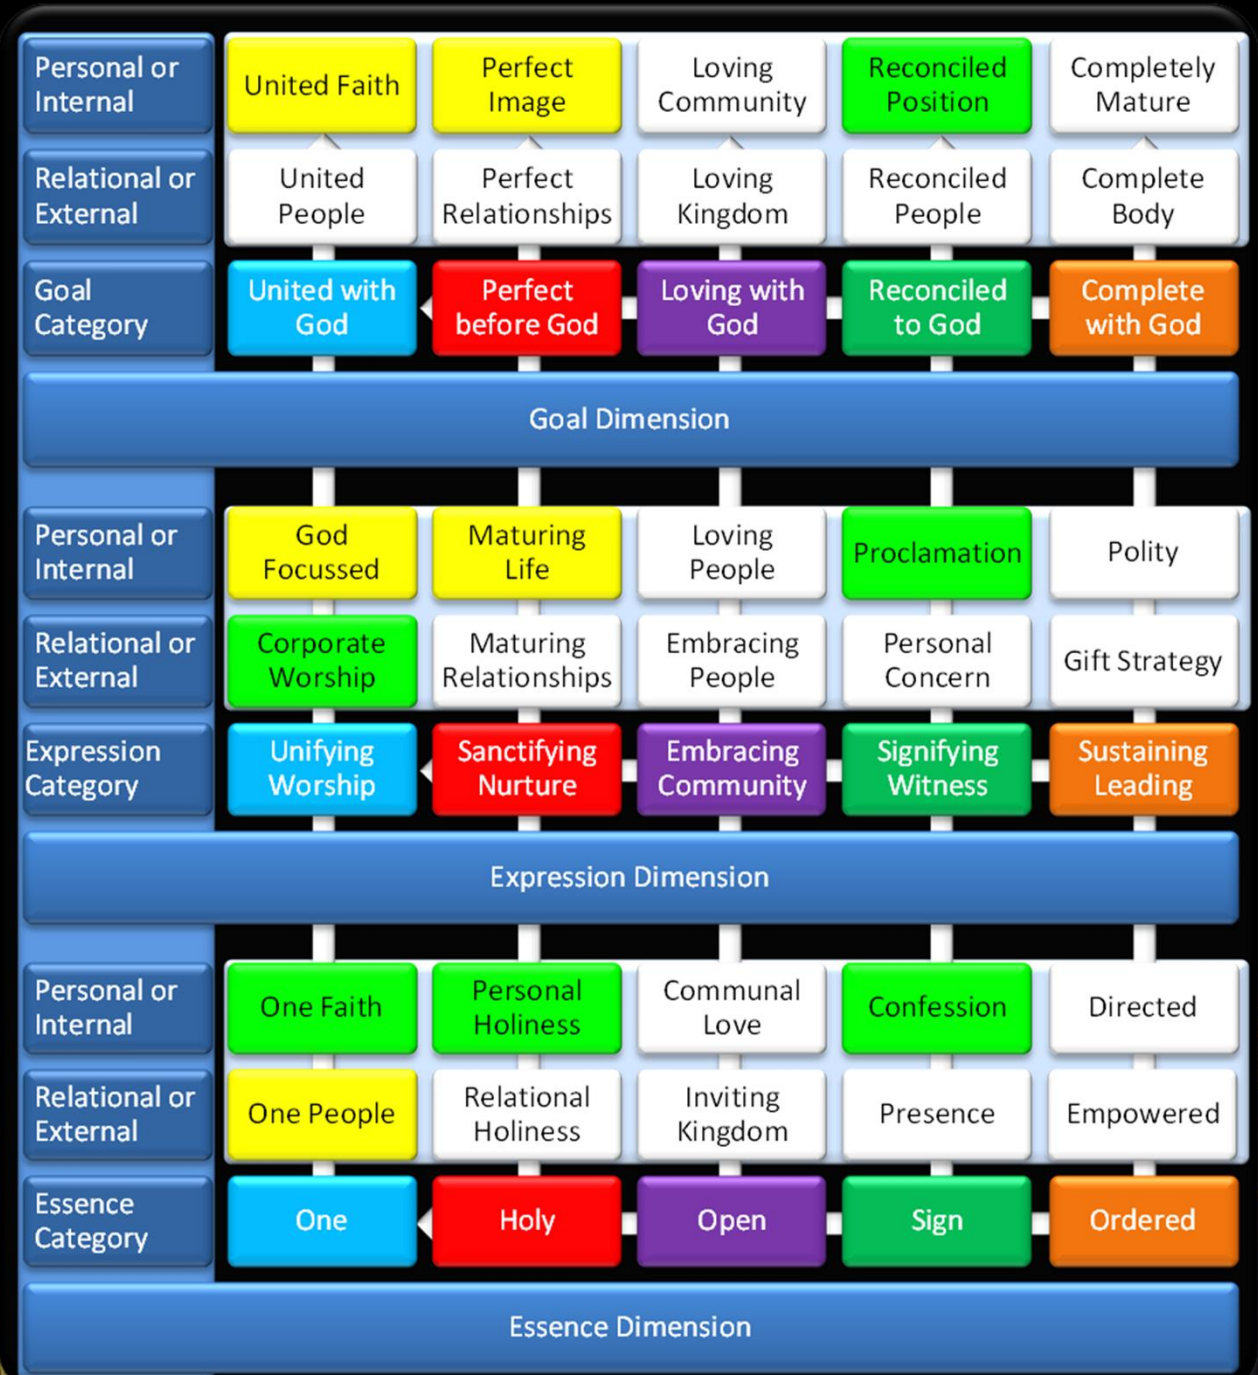

The Church Model

Evaluation Elements

Brethren Historical

White = Low
 Yellow = Medium
 Green = High

Brethren Historical Picture