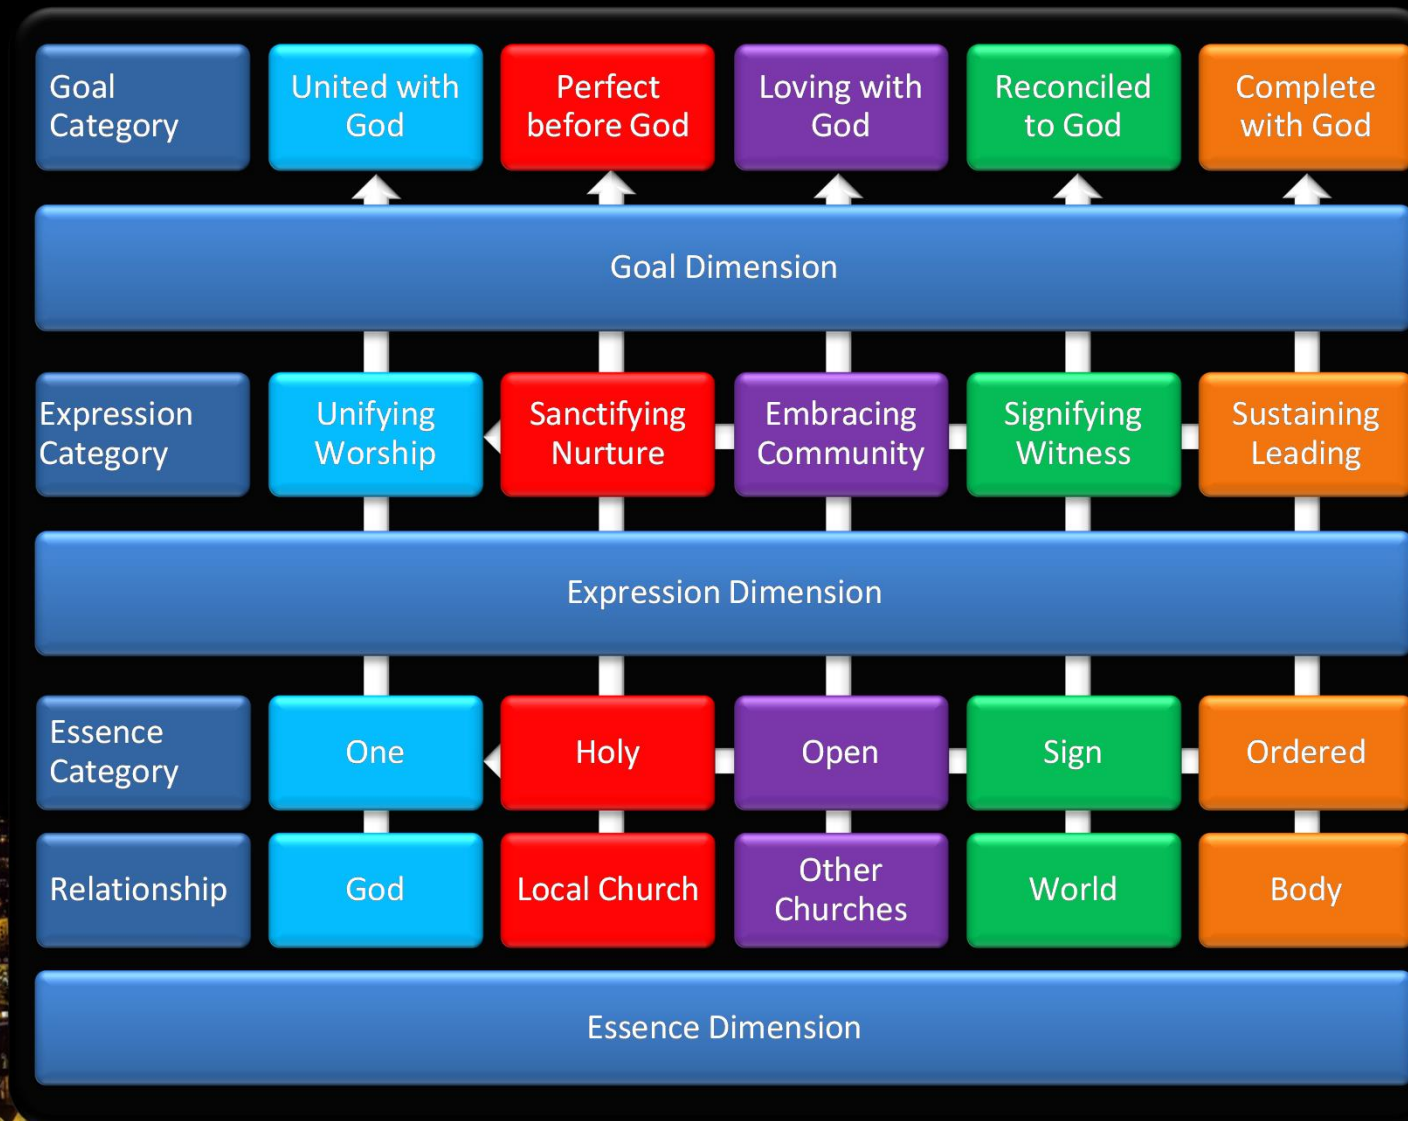

The Church Model

Evaluation Elements

Brethren Historical

White = Low
 Yellow = Medium
 Green = High

Brethren Historical Picture