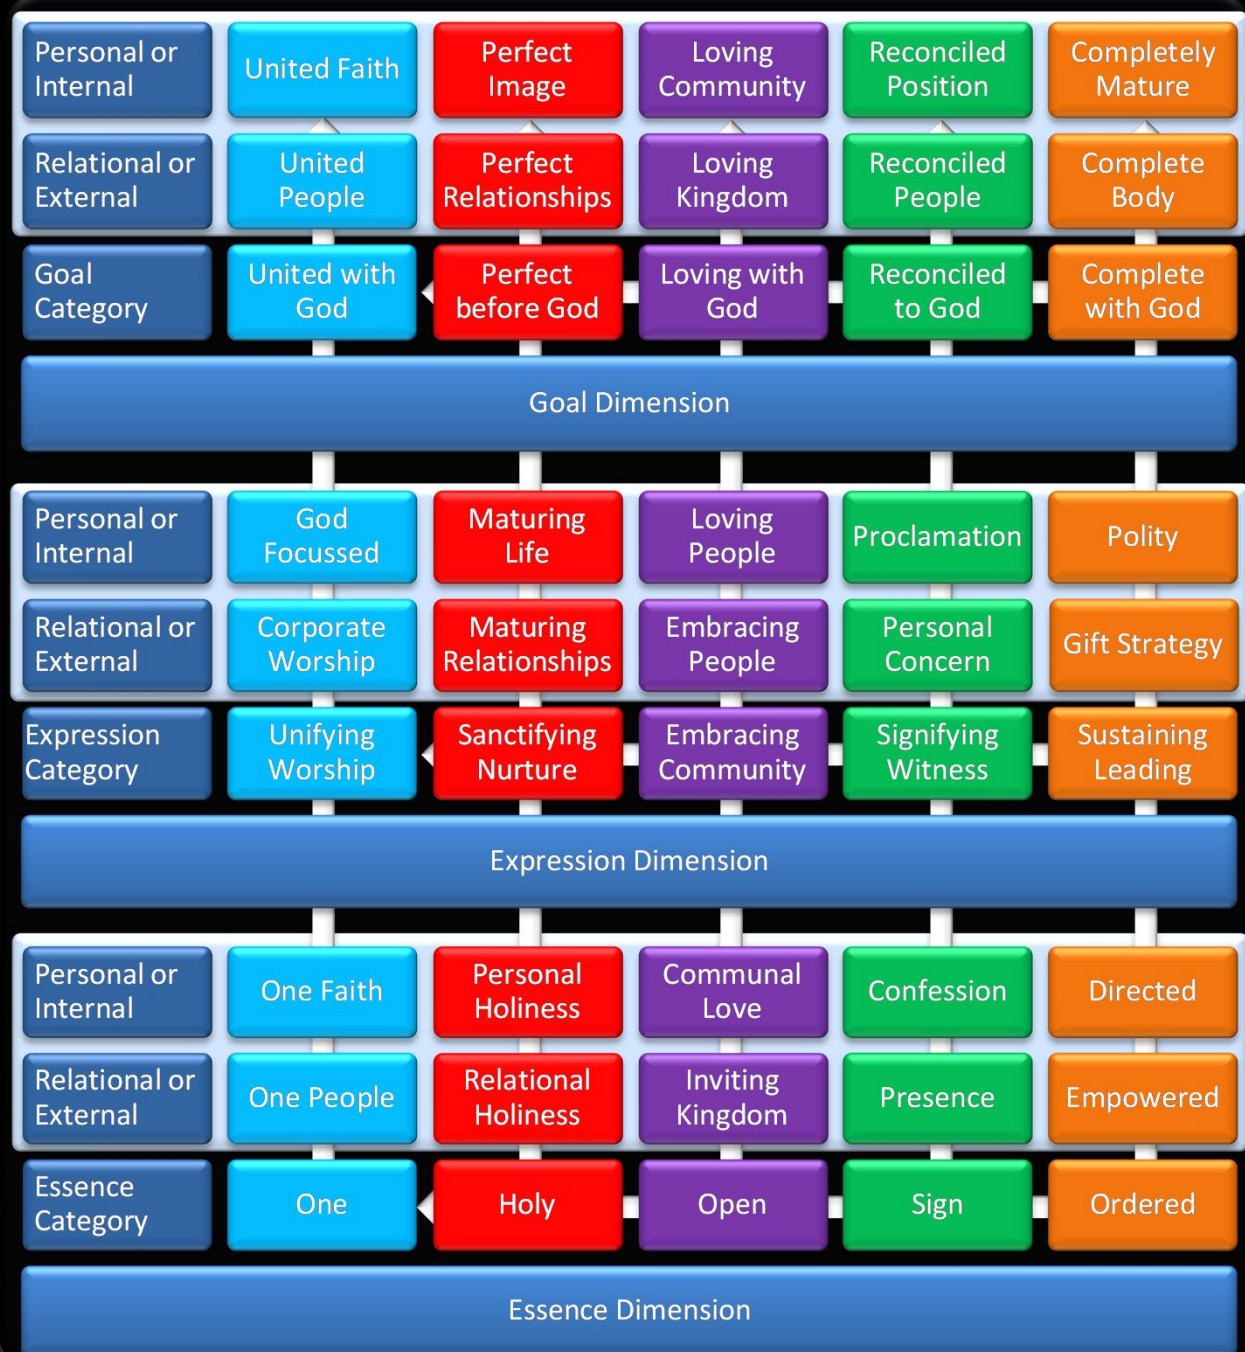

The Church Model

Evaluation Elements

Brethren Historical

White = Low
 Yellow = Medium
 Green = High

Brethren Historical Picture